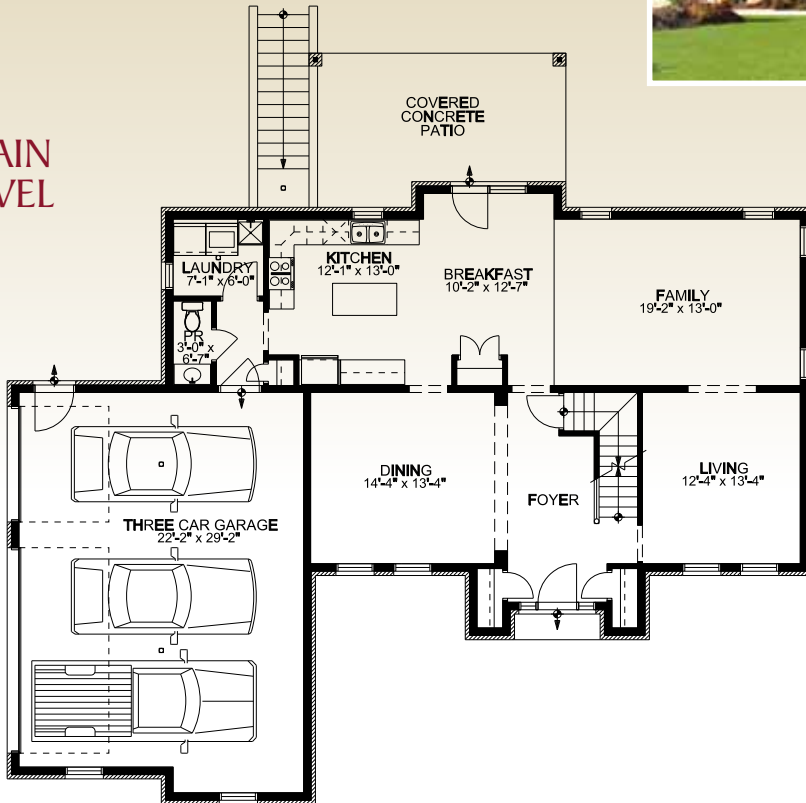

LINCOLN HILLS 6287

Kimberly

\$344,900

MAIN LEVEL

2646 SQ FT - .482 ACRE

ONLY \$10,000 DOWN!

UPPER LEVEL

Awesome 4 Bed,
2 1/2 Bath Open Design
Featuring Luxury
Owners Suite,
3 Walk In Closets & 3 Car
Side Entry Garage