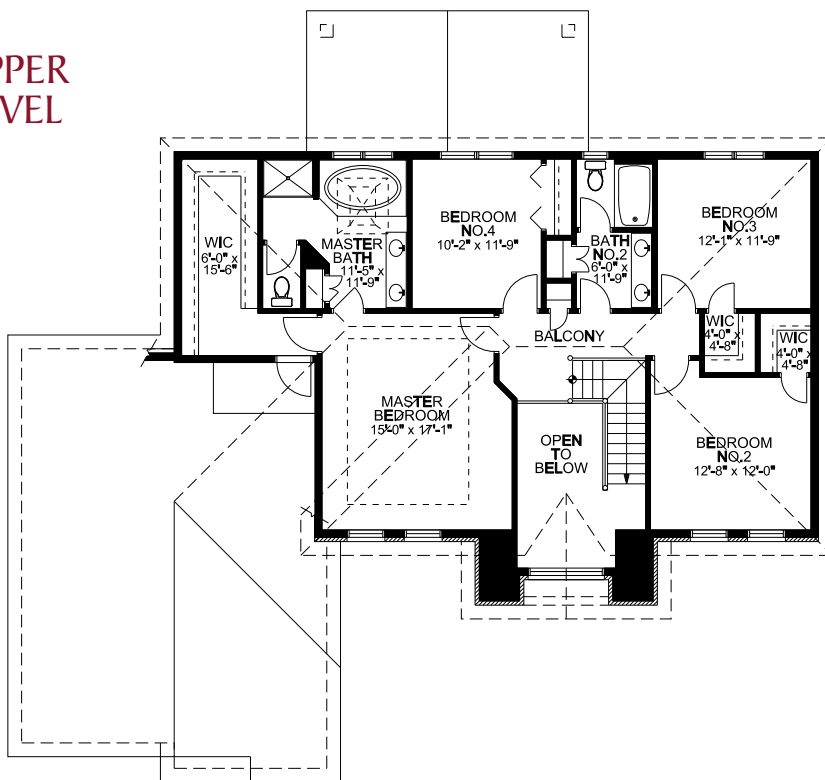

LINCOLN HILLS 6287

Kimberly

\$344,900

MAIN LEVEL

2646 SQ FT - .482 ACRE

ONLY \$10,000 DOWN!

UPPER LEVEL

Awesome 4 Bed,
2 1/2 Bath Open Design
Featuring Luxury
Owners Suite,
3 Walk In Closets & 3 Car
Side Entry Garage