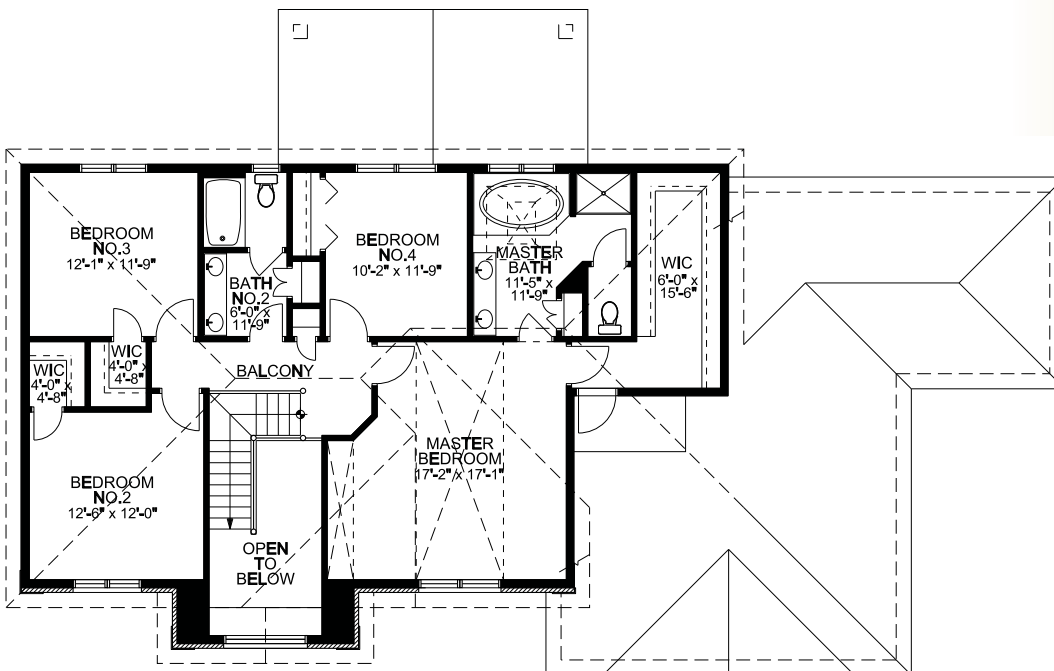

UPPER LEVEL