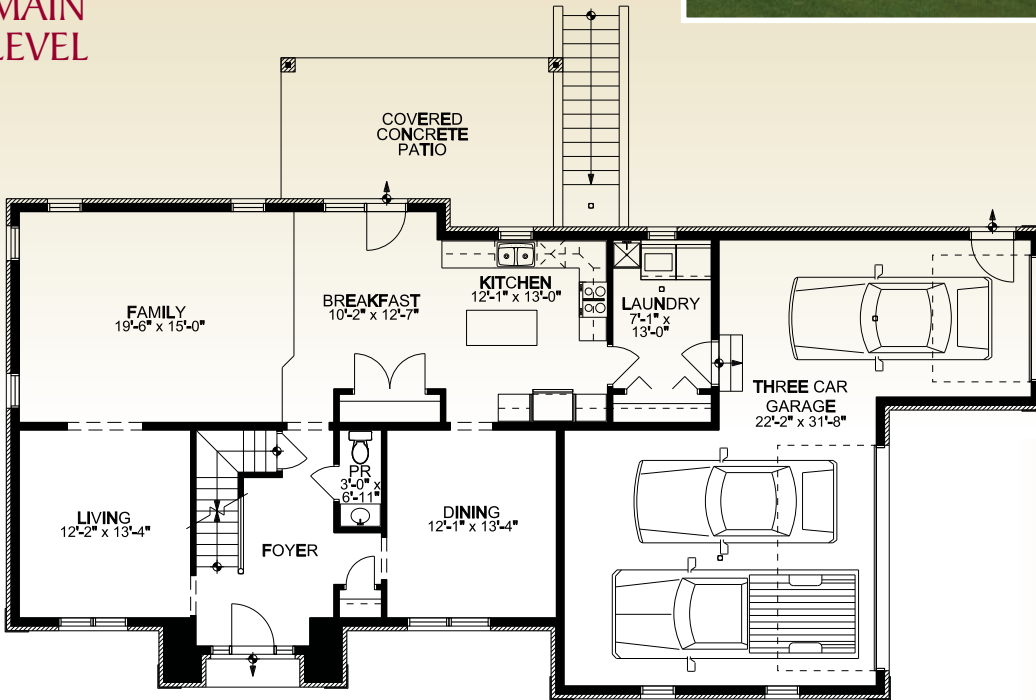

LINCOLN HILLS 6294-R

## MAIN LEVEL

2689 SQ FT - .538 ACRE  
ONLY \$10,000 DOWN!

4 Bedrooms,  
2 1/2 Baths, Featuring  
9 Ft. Ceilings,  
Luxury Owners Suite,  
3 Walk In Closets & 3  
Car Side Entry Garage