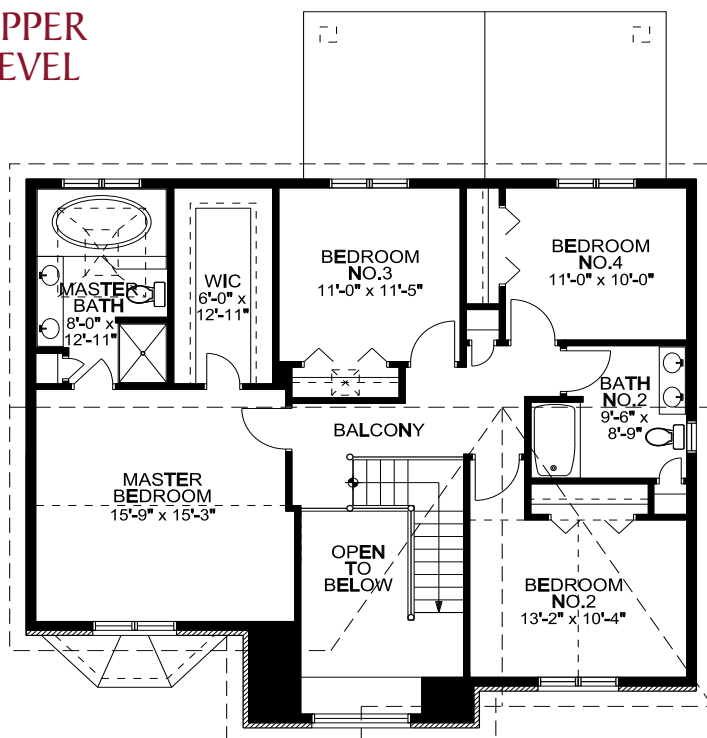

## MAIN LEVEL

## UPPER LEVEL

2466 sq. ft. - 1.001 acres

Spacious 4 Bedrooms,  
2.5 Baths with Luxury  
Owner's Suite, Oversized  
Family Room, 1st Floor  
Laundry, 2 Car Garage  
with 12x20 Storage Center  
and Much Much More!