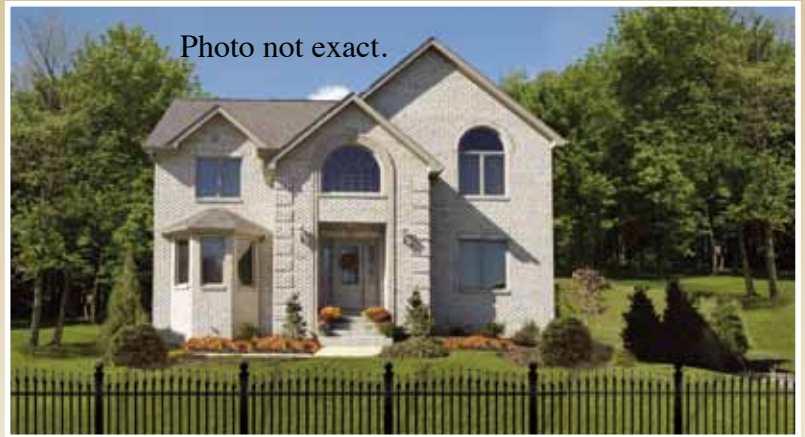

To Be Built in Franklin Farms

# Riley

\$288,100

**FRANKLIN FARMS - 1 ACRE**  
**CORNER LOT**  
**ONLY \$10,000 DOWN!**

## UPPER LEVEL

2466 sq. ft. - 1.001 acres

Spacious 4 Bedrooms,  
2.5 Baths with Luxury  
Owner's Suite, Oversized  
Family Room, 1st Floor  
Laundry, 2 Car Garage  
with 12x20 Storage Center  
and Much Much More!