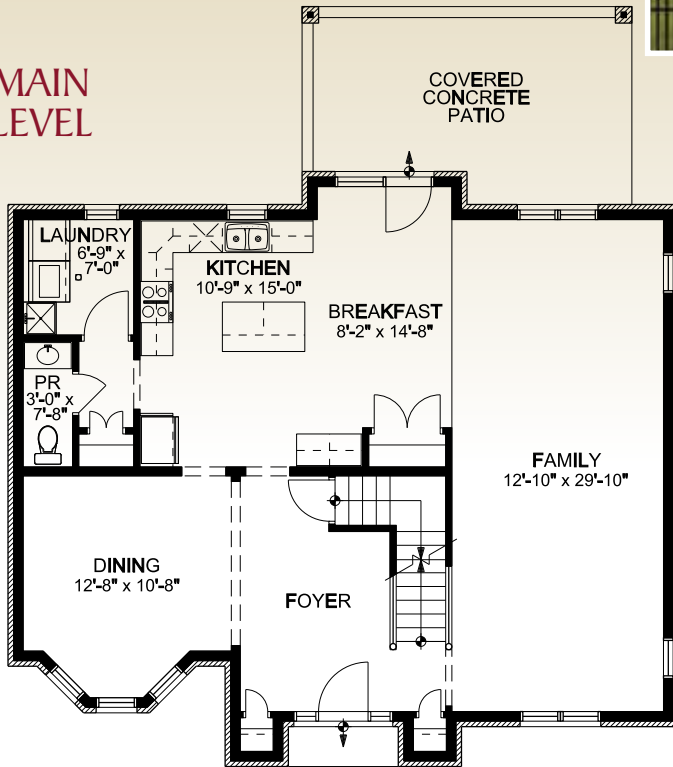

## MAIN LEVEL

## UPPER LEVEL

2466 sq. ft. - 1.001 acres

Spacious 4 Bedrooms,  
2.5 Baths with Luxury  
Owner's Suite, Oversized  
Family Room, 1st Floor  
Laundry, 2 Car Garage  
with 12x20 Storage Center  
and Much Much More!